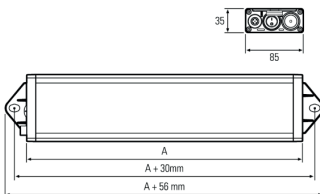

Order number:	110994-11
Model:	UNILED SL
Type:	LED system and workplace luminaire
Illuminant:	RGB SMD + SMD LED
Power consumption white:	~9,5 W
Lamp luminous flux white:	1215 lm
Lamp luminous efficiency:	126 lm/W
Power consumption RED:	~9 W
Power consumption GREEN:	~2,5 W
Power consumption BLUE:	~9 W
Lamp luminous flux RED:	240 lm
Lamp luminous flux GREEN:	355 lm
Lamp luminous flux BLUE:	150 lm
Light distribution:	direct
Light colour white:	daylight white (5200 - 5700K)
Connected load:	24 V DC -10 % +7 % (RGB) – 24 V DC ±10 % (W)
Connection (connector):	M12 A-type encoded
Degree of protection:	IP50
Class of protection:	III
Glare-free	opal white
Beam angle (optics):	100°
Operating temperature:	-10... +50 °C
Colour rendering white (Ra):	> 80
Lamps lifetime:	> 60,000 h
Housing material:	aluminium
Cover material:	plastics, soft
Height [B] x Width [C]:	35 mm x 85 mm
Length [A]:	295 mm
Weight (net):	500 g
Gross weight:	850 g
Risk group (DIN EN 62471):	free group
Mounting accessories:	optional
Marking:	CE, UKCA, ETL Listed
Made in:	Germany
Feature:	RGB-W: Illumination and beacon in one luminaire