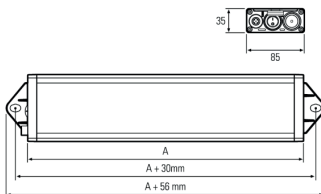

UNILED SL RGB-W, 295 mm, 24V DC

Artikel-Nr.: 110994-11
EAN: 4260556623443

Bestell-Nr.:	110994-11
Modell:	UNILED SL
Bauform:	LED System- und Arbeitsplatzleuchte
Leuchtmittel:	RGB SMD + SMD LED
Lampenleistung Weiß:	~9,5 W
Lampenlichtstrom Weiß:	1215 lm
Lampenlichtausbeute Weiß:	126 lm/W
Lampenleistung Rot:	~9 W
Lampenleistung Grün:	~2,5 W
Lampenleistung Blau:	~9 W
Lampenlichtstrom Rot:	240 lm
Lampenlichtstrom Grün:	355 lm
Lampenlichtstrom Blau:	150 lm
Lichtverteilung:	direkt
Lichtfarbe Weiß:	Tageslichtweiß (5200 - 5700K)
Anschlusswert Leuchte:	24 V DC -10 % +7 % (RGB) – 24 V DC ±10 % (W)
Anschluss Leuchte:	M12 A-kodiert
Schutzart:	IP50
Schutzklasse:	III
Entblendung:	opalweiß
Abstrahlwinkel:	100°
Betriebstemperatur:	-10... +50 °C
Farbwiedergabe Weiß (Ra):	> 80
Lampenlebensdauer:	> 60.000 h
Material Gehäuse:	Aluminium
Material Abdeckung:	Kunststoff matt
Höhe [B] x Breite [C]:	35 mm x 85 mm
Länge [A]:	295 mm
Gewicht:	500 g
Bruttogewicht:	850 g
Risikogruppe (DIN EN 62471):	freie Gruppe
Befestigungszubehör:	optional
Kennzeichnung:	CE, UKCA, ETL Listed
Gefertigt in:	Deutschland
Besonderheit:	RGB-W: Beleuchten und Signalisieren in einer Leuchte