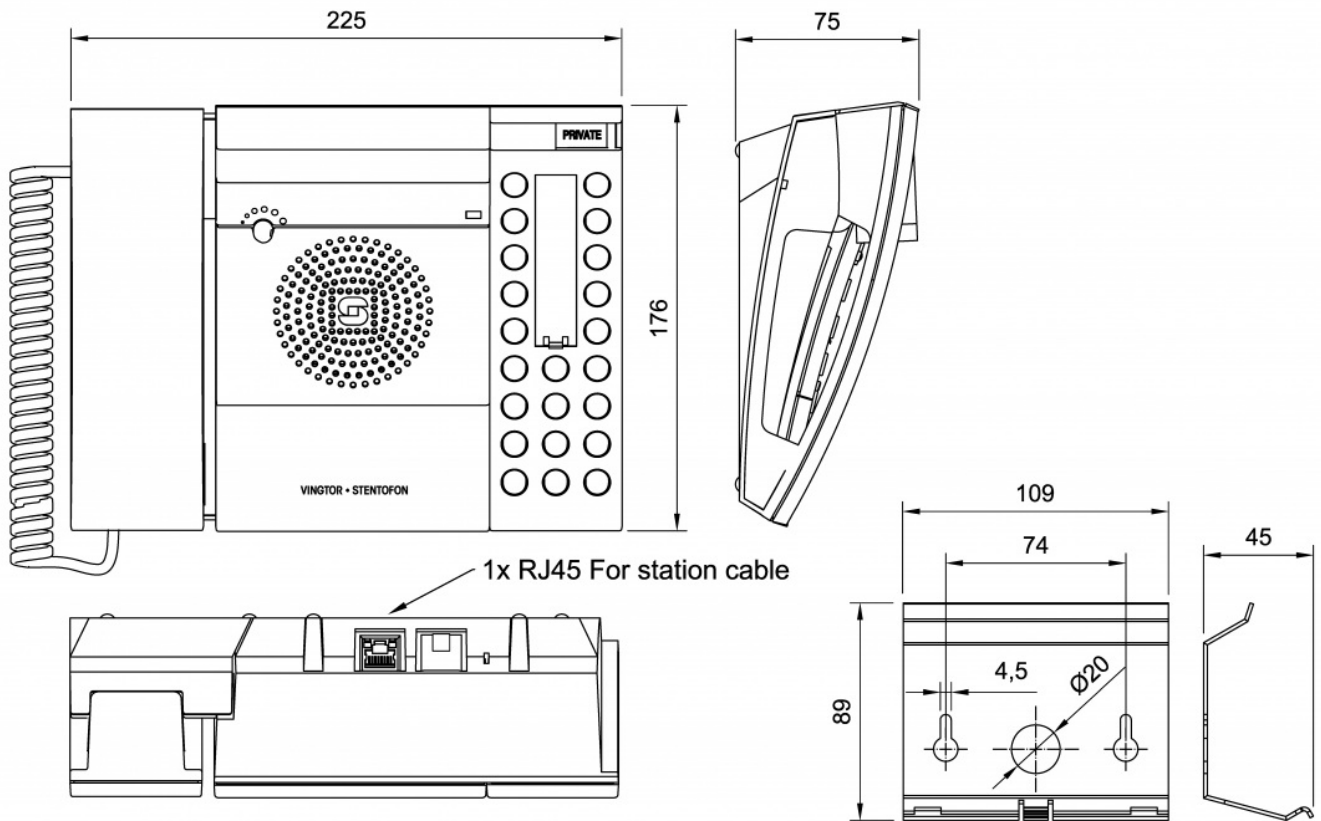

TECHNICAL DIMENSIONS

Wall bracket O.no. 1008091100

ACCESSORIES

KB171

Item Number: 3007600034

WALL BRACKET FOR DESKTOP

Item Number: 1008091100