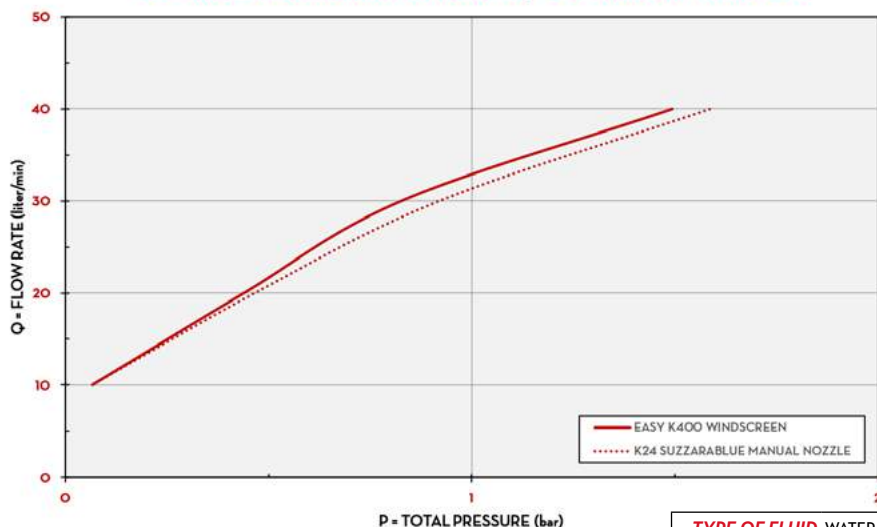

KEROSENE

OIL

WATER

WINDSCREEN

CHART

K24 SUZZARABLU MANUAL NOZZLE / EASY K400 WINDSCREEN

TYPE OF FLUID WATER
TEMPERATURE 23°C

IN THE BOX