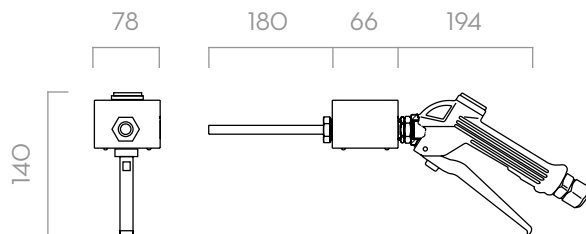

- MANUAL NOZZLE
- K24 / K400 METER
- INSTRUCTION MANUAL

DETAILS

AVAILABLE WITH K24

METER WITH OVAL GEARS

DIMENSIONS

K24 SUZZARABLU MANUAL NOZZLE

EASY K400 WINDSCREEN

Dimensions expressed in millimeters

MATERIALS

- NOZZLE BODY: TECHNOPYMER
- VALVE: VITON
- METER BODY: ALLUMINIUM
- GEARS: TECHNOPYMER

TECHNICAL DATA

CODE	DESCRIPTION	FLUIDS TYPE	FLOW RATE		WORKING PRESSURE		BATTERIES	INLET	OUTLET
			L/MIN	GPM	BAR	PSI	V		
FO0870020	K24 SUZZARABLU MANUAL NOZZLE		5 - 80	1,3 - 21	3,4	49	2	-	-
FO0976WOA	EASY K400 WINDSCREEN		1 - 30	0,3 - 8	25	362	2	1/2 BSP	-