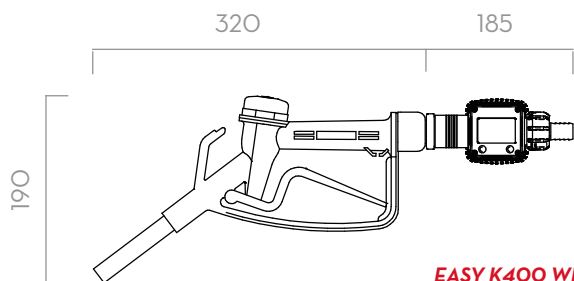

- MANUAL NOZZLE
- K24 / K400 METER
- INSTRUCTION MANUAL

DETAILS

AVAILABLE WITH K24

METER WITH OVAL GEARS

DIMENSIONS

K24 SUZZARABLU MANUAL NOZZLE

EASY K400 WINDSCREEN

Dimensions expressed in millimeters

MATERIALS

- NOZZLE BODY: TECHNOPYMER
- VALVE: VITON
- METER BODY: ALLUMINIUM
- GEARS: TECHNOPYMER

TECHNICAL DATA

CODE	DESCRIPTION	FLUIDS TYPE	FLOW RATE		WORKING PRESSURE		BATTERIES	INLET	OUTLET
			L/MIN	GPM	BAR	PSI	V		
FO0870020	K24 SUZZARABLU MANUAL NOZZLE		5 - 80	1,3 - 21	3,4	49	2	-	-
FO0976WOA	EASY K400 WINDSCREEN		1 - 30	0,3 - 8	25	362	2	1/2 BSP	-